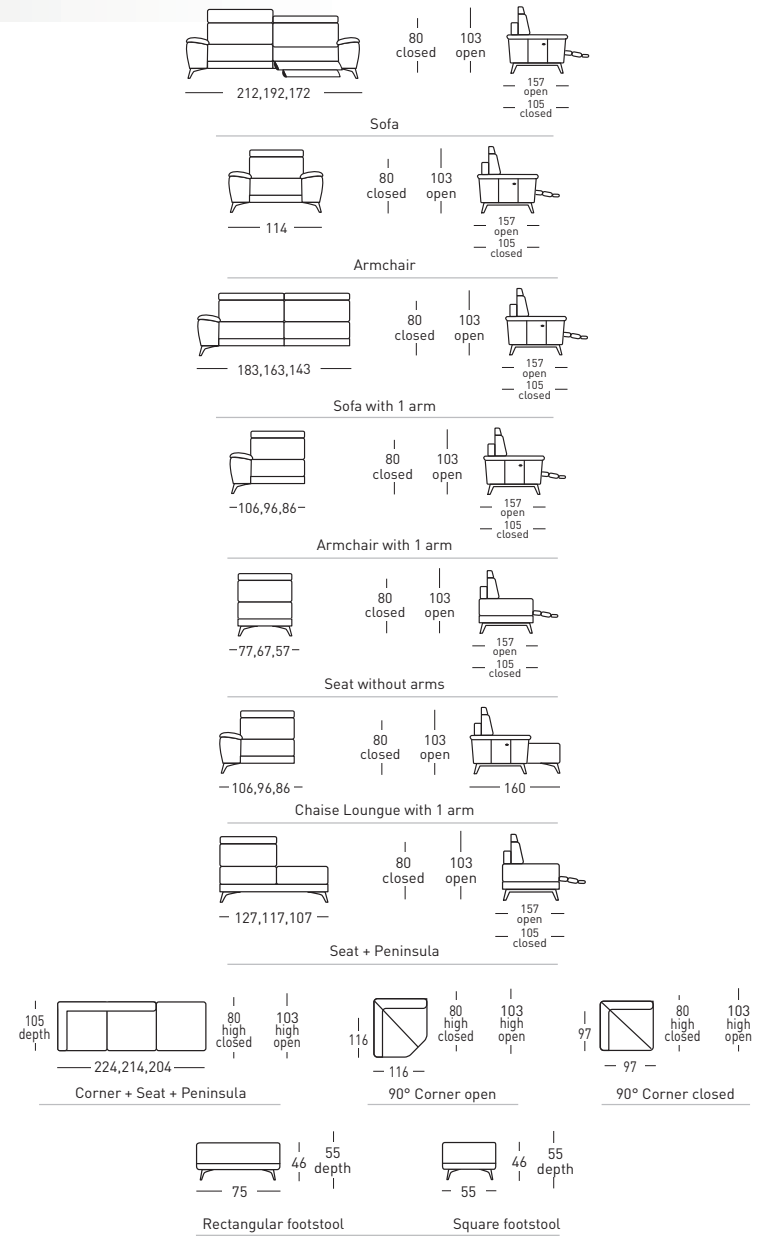

## NATURA

CONTEMPORARY

Interior Structure made in poplar, fir and multiply wood Support with elastic belts  
 Polyurethane foam with 3 seating comfort:  
 SOFT - STANDARD - FIRM

- Options with extra cost:
- Bed for large sofa with mattress cm.122
  - Bed for medium sofa with mattress cm.102
  - Bed for small sofa with mattress cm.72
  - Electric Relax with manual headrest
  - Activation relax with USB port included
  - Battery
  - Customizable size on static version
  - Memory foam toppers