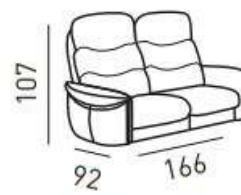

Sofa 3-seat Relax

Sofa 2-seat Relax

Sofa 3-seat Static

Sofa 2-seat Static

Sofa 3-seat Relax (incorporated footrest)

Sofa 2-seat Relax (incorporated footrest)

Armchair Relax

Armchair Relax (incorporated footrest)

Armchair Relax Swivel with one aluminium central axle

Armchair Relax Swivel with one aluminium central axle (incorporated footrest)

Armchair Relax Swivel with dual side base

Armchair Relax Swivel with dual side base (incorporated footrest)

Armchair Static

Rectangular Footstool with one central axle

Rectangular Footstool with dual side base

AMBRA

NIKITA - SAVOIE

- Options with extra cost (see accessories page nr 146/ 147):
- Endless number of Seatings
 - Electric option for armchairs and sofas
 - Battery
 - Large thread
 - Cooling cupholder (not possible on arm type A)
 - Cooling cupholder with relax activation (if electric, not possible on arm type A)
 - Plain cupholder (not possible on arm type A)
 - Heating-cooling cupholder (not possible on arm type A)
 - 360° swivel table (not possible on arm type A)
 - 360° swivel table with 45° inclination (not possible on arm type A)
 - Double pop-up usb socket
 - Double ash charging port
 - Magic touch light