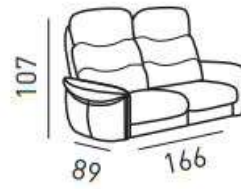

Sofa 3-seat Relax

Sofa 2-seat Relax

Sofa 3-seat Static

Sofa 2-seat Static

Sofa 3-seat Relax (incorporated footrest)

Sofa 2-seat Relax (incorporated footrest)

Armchair Relax

Armchair Relax (incorporated footrest)

Armchair Relax Swivel with one aluminium central axle

Armchair Relax Swivel with one aluminium central axle (incorporated footrest)

Armchair Relax Swivel with dual side base

Armchair Relax Swivel with dual side base (incorporated footrest)

Armchair Static

Rectangular Footstool with one central axle

Rectangular Footstool with dual side base

AMBRA

NIKITA - SAVOIE

- Options with extra cost (see accessories page nr 146/ 147):
- Endless number of Seatings
 - Electric option for armchairs and sofas
 - Battery
 - Large thread
 - Cooling cupholder (not possible on arm type A)
 - Cooling cupholder with relax activation (if electric, not possible on arm type A)
 - Plain cupholder (not possible on arm type A)
 - Heating-cooling cupholder (not possible on arm type A)
 - 360° swivel table (not possible on arm type A)
 - 360° swivel table with 45° inclination (not possible on arm type A)
 - Double pop-up usb socket
 - Double ash charging port
 - Magic touch light