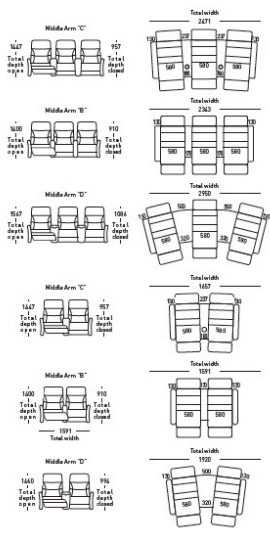

NIKITA - SAVOIE