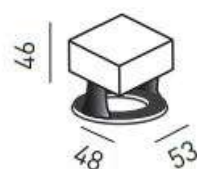

Armchair Relax Swivel with one aluminium central axle

Armchair Relax Swivel with one aluminium central axle (incorporated footrest)

Armchair Relax Swivel with dual side base

Armchair Relax Swivel with dual side base (incorporated footrest)

Armchair Static

Rectangular Footstool with one central axle

Rectangular Footstool with dual side base

AMBRA

NIKITA - SAVOIE

- Options with extra cost (see accessories page nr 146/ 147):
- Endless number of Seatings
 - Electric option for armchairs and sofas
 - Battery
 - Large thread
 - Cooling cupholder (not possible on arm type A)
 - Cooling cupholder with relax activation (if electric, not possible on arm type A)
 - Plain cupholder (not possible on arm type A)
 - Heating-cooling cupholder (not possible on arm type A)
 - 360° swivel table (not possible on arm type A)
 - 360° swivel table with 45° inclination (not possible on arm type A)
 - Double pop-up usb socket
 - Double ash charging port
 - Magic touch light