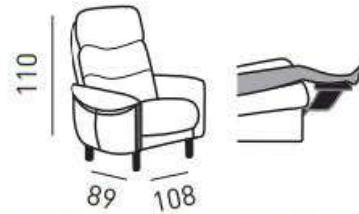

Sofa 3-seat Relax

Sofa 2-seat Relax

Sofa 3-seat Static

Sofa 2-seat Static

Sofa 3-seat Relax (incorporated footrest)

Sofa 2-seat Relax (incorporated footrest)

Armchair Relax

Armchair Relax (incorporated footrest)

Armchair Relax Swivel with one aluminium central axle

Armchair Relax Swivel with one aluminium central axle (incorporated footrest)

Armchair Relax Swivel with dual side base

Armchair Relax Swivel with dual side base (incorporated footrest)

Armchair Static

Rectangular Footstool with one central axle

Rectangular Footstool with dual side base

AMBRA

NIKITA - SAVOIE

- Options with extra cost (see accessories page nr 146/ 147):
- Endless number of Seatings
 - Electric option for armchairs and sofas
 - Battery
 - Large thread
 - Cooling cupholder (not possible on arm type A)
 - Cooling cupholder with relax activation (if electric, not possible on arm type A)
 - Plain cupholder (not possible on arm type A)
 - Heating-cooling cupholder (not possible on arm type A)
 - 360° swivel table (not possible on arm type A)
 - 360° swivel table with 45° inclination (not possible on arm type A)
 - Double pop-up usb socket
 - Double ash charging port
 - Magic touch light