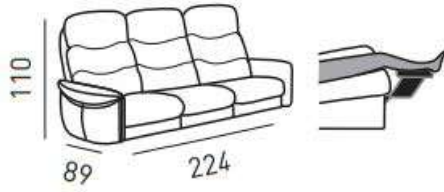

Sofa 3-seat Relax

Sofa 2-seat Relax

Sofa 3-seat Static

Sofa 2-seat Static

Sofa 3-seat Relax (incorporated footrest)

Sofa 2-seat Relax (incorporated footrest)

Armchair Relax

Armchair Relax (incorporated footrest)

Armchair Relax Swivel with one aluminium central axle

Armchair Relax Swivel with one aluminium central axle (incorporated footrest)

Armchair Relax Swivel with dual side base

Armchair Relax Swivel with dual side base (incorporated footrest)

Armchair Static

Rectangular Footstool with one central axle

Rectangular Footstool with dual side base

AMBRA

NIKITA - SAVOIE

- Options with extra cost (see accessories page nr 146/ 147):
- Endless number of Seatings
 - Electric option for armchairs and sofas
 - Battery
 - Large thread
 - Cooling cupholder (not possible on arm type A)
 - Cooling cupholder with relax activation (if electric, not possible on arm type A)
 - Plain cupholder (not possible on arm type A)
 - Heating-cooling cupholder (not possible on arm type A)
 - 360° swivel table (not possible on arm type A)
 - 360° swivel table with 45° inclination (not possible on arm type A)
 - Double pop-up usb socket
 - Double ash charging port
 - Magic touch light