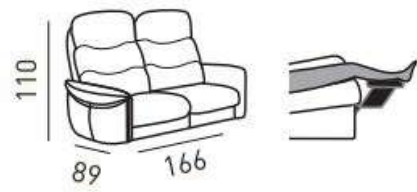

Sofa 3-seat Relax

Sofa 2-seat Relax

Sofa 3-seat Static

Sofa 2-seat Static

Sofa 3-seat Relax (incorporated footrest)

Sofa 2-seat Relax (incorporated footrest)

Armchair Relax

Armchair Relax (incorporated footrest)

Armchair Relax Swivel with one aluminium central axle

Armchair Relax Swivel with one aluminium central axle (incorporated footrest)

Armchair Relax Swivel with dual side base

Armchair Relax Swivel with dual side base (incorporated footrest)

Armchair Static

Rectangular Footstool with one central axle

Rectangular Footstool with dual side base

AMBRA

NIKITA - SAVOIE

- Options with extra cost (see accessories page nr 146/ 147):
- Endless number of Seatings
 - Electric option for armchairs and sofas
 - Battery
 - Large thread
 - Cooling cupholder (not possible on arm type A)
 - Cooling cupholder with relax activation (if electric, not possible on arm type A)
 - Plain cupholder (not possible on arm type A)
 - Heating-cooling cupholder (not possible on arm type A)
 - 360° swivel table (not possible on arm type A)
 - 360° swivel table with 45° inclination (not possible on arm type A)
 - Double pop-up usb socket
 - Double ash charging port
 - Magic touch light