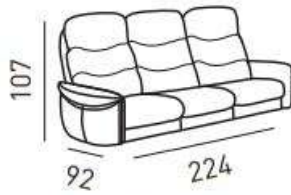

Sofa 3-seat Relax

Sofa 2-seat Relax

Sofa 3-seat Static

Sofa 2-seat Static

Sofa 3-seat Relax (incorporated footrest)

Sofa 2-seat Relax (incorporated footrest)

Armchair Relax

Armchair Relax (incorporated footrest)

Armchair Relax Swivel with one aluminium central axle

Armchair Relax Swivel with one aluminium central axle (incorporated footrest)

Armchair Relax Swivel with dual side base

Armchair Relax Swivel with dual side base (incorporated footrest)

Armchair Static

Rectangular Footstool with one central axle

Rectangular Footstool with dual side base

AMBRA

NIKITA - SAVOIE

- Options with extra cost (see accessories page nr 146/ 147):
- Endless number of Seatings
 - Electric option for armchairs and sofas
 - Battery
 - Large thread
 - Cooling cupholder (not possible on arm type A)
 - Cooling cupholder with relax activation (if electric, not possible on arm type A)
 - Plain cupholder (not possible on arm type A)
 - Heating-cooling cupholder (not possible on arm type A)
 - 360° swivel table (not possible on arm type A)
 - 360° swivel table with 45° inclination (not possible on arm type A)
 - Double pop-up usb socket
 - Double ash charging port
 - Magic touch light