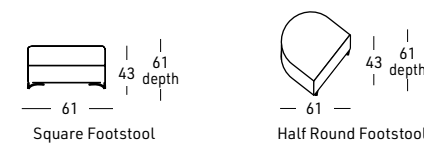

Opzioni con supplemento di prezzo:

- Letto per divano grande con materasso cm. 122
- Letto per divano medio con materasso cm. 102
- Letto per divano piccolo con materasso cm. 72
- Pouf con baule
- Gomma Memory

Interior structure made in poplar visible frame made of
beech wood dyed walnut tree, cherry, oak, mahogany,
natural, in gloss, satin or mat
Support with elastic belts
Polyurethane foam with 3 different seat comfort available:
SOFT - STANDARD - FIRM

Option with extra cost:

- Bed Mechanism and mattress size for 3 seater cm. 122
- Bed Mechanism and mattress size for 2,5 seater cm. 102
- Bed Mechanism and mattress size for 2 seater cm. 72
- Storage footstool
- Seat cushion with Memory foam toppers

Structure interne en bois de peuplier, sapin et multiplis
Boiserie apparente en bois d'êtr massif teinté avec vernis polyuréthane
Suspensions sur sangles élastiques
3 choix de mousse polyuréthane pour le coussin d'assise:
SOUPLE Densité 35 Kg.M/3 - STANDARD Densité 35 Kg.M/3
FERME Densité 35 Kg.M/3

Option avec supplément de prix:

- Convertible pour canapé 3 places avec matelas de cm. 122
- Convertible pour canapé 2,5 places avec matelas de cm. 102
- Convertible pour canapé 2 places avec matelas de cm. 72
- Pouf coffre
- Mousse à mémoire