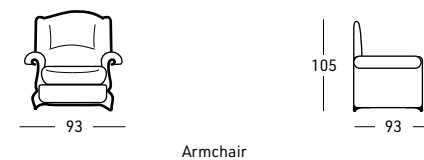

Opzioni con supplemento di prezzo:

- Letto per divano grande con materasso cm. 122
- Letto per divano medio con materasso cm. 102
- Letto per divano piccolo con materasso cm. 72
- Pouf con baule
- Gomma Memory

Interior structure made in poplar visible frame made of
beech wood dyed walnut tree, cherry, oak, mahogany,
natural, in gloss, satin or mat
Support with elastic belts
Polyurethane foam with 3 different seat comfort available:
SOFT - STANDARD - FIRM

Option with extra cost:

- Bed Mechanism and mattress size for 3 seater cm. 122
- Bed Mechanism and mattress size for 2,5 seater cm. 102
- Bed Mechanism and mattress size for 2 seater cm. 72
- Storage footstool
- Seat cushion with Memory foam toppers

Structure interne en bois de peuplier, sapin et multiplis
Boiserie apparente en bois d'êtr massif teinté avec vernis polyuréthane
Suspensions sur sangles élastiques
3 choix de mousse polyuréthane pour le coussin d'assise:
SOUPLE Densité 35 Kg.M/3 - STANDARD Densité 35 Kg.M/3
FERME Densité 35 Kg.M/3

Option avec supplément de prix:

- Convertible pour canapé 3 places avec matelas de cm. 122
- Convertible pour canapé 2,5 places avec matelas de cm. 102
- Convertible pour canapé 2 places avec matelas de cm. 72
- Pouf coffre
- Mousse à mémoire