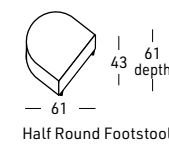

Opzioni con supplemento di prezzo:

- Letto per divano grande con materasso cm. 122
- Letto per divano medio con materasso cm. 102
- Letto per divano piccolo con materasso cm. 72
- Pouf con baule
- Gomma Memory

Interior structure made in poplar visible frame made of
beech wood dyed walnut tree, cherry, oak, mahogany,
natural, in gloss, satin or mat
Support with elastic belts
Polyurethane foam with 3 different seat comfort available:
SOFT - STANDARD - FIRM

Option with extra cost:

- Bed Mechanism and mattress size for 3 seater cm. 122
- Bed Mechanism and mattress size for 2,5 seater cm. 102
- Bed Mechanism and mattress size for 2 seater cm. 72
- Storage footstool
- Seat cushion with Memory foam toppers

Structure interne en bois de peuplier, sapin et multiplis
Boiserie apparente en bois d'êtr massif teinté avec vernis polyuréthane
Suspensions sur sangles élastiques
3 choix de mousse polyuréthane pour le coussin d'assise:
SOUPLE Densité 35 Kg.M/3 - STANDARD Densité 35 Kg.M/3
FERME Densité 35 Kg.M/3

Option avec supplément de prix:

- Convertible pour canapé 3 places avec matelas de cm. 122
- Convertible pour canapé 2,5 places avec matelas de cm. 102
- Convertible pour canapé 2 places avec matelas de cm. 72
- Pouf coffre
- Mousse à mémoire