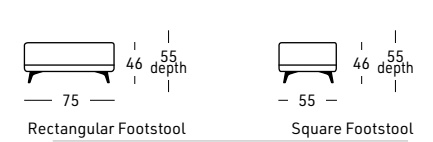

Interior Structure made in poplar, fir and multiplayer
Support with elastic belts
Polyurethane foam available in 3 seating comfort:
SOFT - STANDARD - FIRM
Activation relax with USB included

Options with extra cost:

- Bed for XL sofa with mattress cm. 142
- Bed for big sofa with mattress cm. 122
- Bed for medium sofa with mattress cm. 102
- Bed for small sofa with mattress cm. 72
- Electric Relax with manual headrest adjustable in height (not tilting)
- Electric Relax with electric headrest adjustable and tilting
- Battery
- Customizable size on static version
- Memory foam toppers

Structure interne en bois de peuplier, sapin et multiplis
Suspensions sur sangles élastiques
3 choix de mousse polyuréthane pour le coussin d'assise:
SOUPLE Densité 40 Kg.M/3 - STANDARD Densité 35 Kg.M/3
FERME Densité 35 Kg.M/3
Activation relax avec USB incorporée

Option avec supplément de prix:

- Convertible pour canapé XL avec matelas de cm. 142
- Convertible pour canapé large avec matelas de cm. 122
- Convertible pour canapé medium avec matelas de cm. 102
- Convertible pour canapé small avec matelas de cm. 72
- Relax électrique avec tête manuelle réglable en hauteur pas inclinant)
- Relax électrique avec tête électrique réglable et orientable
- Batterie
- Produit à mesure pour la version fixe

Fabric covering art. Magic col. 600 grey