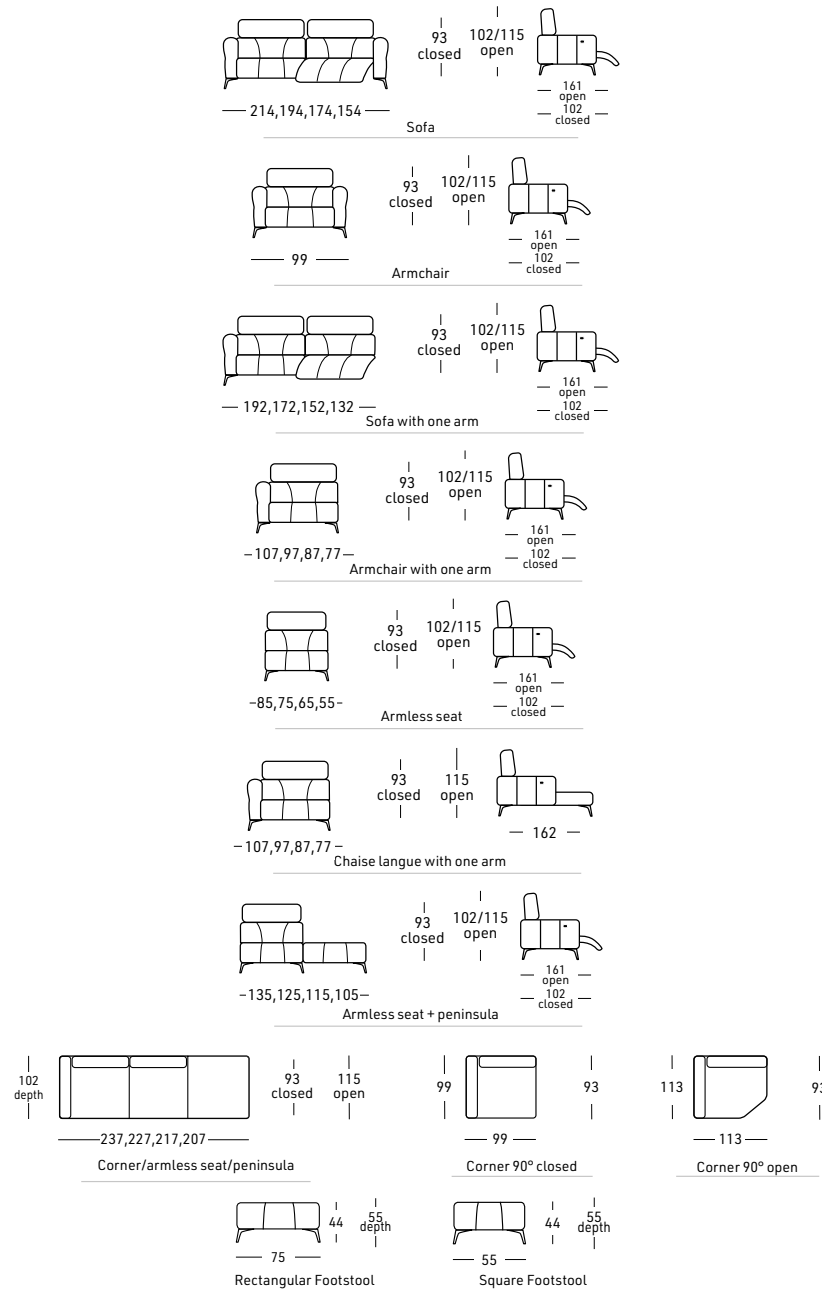

Interior Structure made in poplar, fir and multiplayer
Support with elastic belts
Polyurethane foam available in 3 seating comfort:
SOFT - STANDARD - FIRM
Relax activation with USB port

Options with extra cost:

- Bed for XL sofa with mattress cm. 142
- Bed for big sofa with mattress cm. 122
- Bed for medium sofa with mattress cm. 102
- Bed for small sofa with mattress cm. 72
- Electric Relax with manual headrest adjustable in height (not tilting)
- Electric Relax with electric headrest adjustable and tilting
- Battery
- Customizable size on static version

Structure interne en bois de peuplier, sapin et multiplis
Suspensions sur sangles élastiques
3 choix de mousse polyuréthane pour le coussin d'assise:
SOUPLE Densité 40 Kg.M/3 - STANDARD Densité 35 Kg.M/3
FERME Densité 35 Kg.M/3
Activation relax avec USB incorporée

Option avec supplément de prix:

- Convertible pour canapé XL avec matelas de cm. 142
- Convertible pour canapé large avec matelas de cm. 122
- Convertible pour canapé medium avec matelas de cm. 102
- Convertible pour canapé small avec matelas de cm. 72
- Relax électrique avec tête manuelle réglable en hauteur (pas inclinable)
- Relax électrique avec tête électrique réglable et orientable
- Batterie
- Produit à mesure pour la version fixe

Fabric covering art. X466 col. 12 blue and piping on arms art. Pacifico col. dark grey