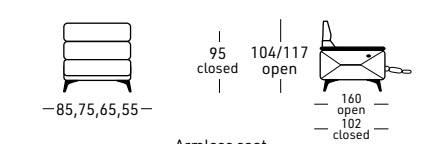

Interior Structure made in poplar, fir and multiplayer
Support with elastic belts
Polyurethane foam available in 3 seating comfort:
SOFT - STANDARD - FIRM
Activation relax with USB included

Options with extra cost:

- Bed for XL sofa with mattress cm. 142
- Bed for big sofa with mattress cm. 122
- Bed for medium sofa with mattress cm. 102
- Bed for small sofa with mattress cm. 72
- Electric Relax with manual headrest adjustable in height (not tilting)
- Electric Relax with electric headrest adjustable and tilting
- Battery
- Customizable size on static version
- Memory foam toppers

Structure interne en bois de peuplier, sapin et multiplis
Suspensions sur sangles élastiques
3 choix de mousse polyuréthane pour le coussin d'assise:
SOUPLE Densité 40 Kg.M/3 - STANDARD Densité 35 Kg.M/3
FERME Densité 35 Kg.M/3
Activation relax avec USB incorporée

Option avec supplément de prix:

- Convertible pour canapé XL avec matelas de cm. 142
- Convertible pour canapé large avec matelas de cm. 122
- Convertible pour canapé medium avec matelas de cm. 102
- Convertible pour canapé small avec matelas de cm. 72
- Relax électrique avec tête manuelle réglable en hauteur pas inclinant)
- Relax électrique avec tête électrique réglable et orientable
- Batterie
- Produit à mesure pour la version fixe

Fabric covering art. Magic col. 600 grey