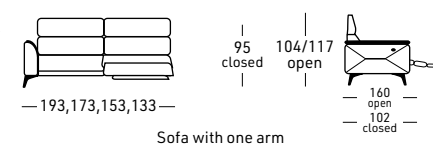

Interior Structure made in poplar, fir and multiplayer
Support with elastic belts
Polyurethane foam available in 3 seating comfort:
SOFT - STANDARD - FIRM
Activation relax with USB included

Options with extra cost:

- Bed for XL sofa with mattress cm. 142
- Bed for big sofa with mattress cm. 122
- Bed for medium sofa with mattress cm. 102
- Bed for small sofa with mattress cm. 72
- Electric Relax with manual headrest adjustable in height (not tilting)
- Electric Relax with electric headrest adjustable and tilting
- Battery
- Customizable size on static version
- Memory foam toppers

Structure interne en bois de peuplier, sapin et multiplis
Suspensions sur sangles élastiques
3 choix de mousse polyuréthane pour le coussin d'assise:
SOUPLE Densité 40 Kg.M/3 - STANDARD Densité 35 Kg.M/3
FERME Densité 35 Kg.M/3
Activation relax avec USB incorporée

Option avec supplément de prix:

- Convertible pour canapé XL avec matelas de cm. 142
- Convertible pour canapé large avec matelas de cm. 122
- Convertible pour canapé medium avec matelas de cm. 102
- Convertible pour canapé small avec matelas de cm. 72
- Relax électrique avec tête manuelle réglable en hauteur pas inclinant)
- Relax électrique avec tête électrique réglable et orientable
- Batterie
- Produit à mesure pour la version fixe

Fabric covering art. Magic col. 600 grey