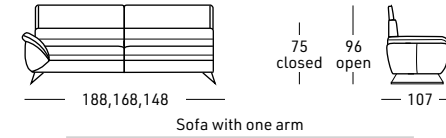

C R U I S E

CONTEMPORARY

Struttura interna in legno di pioppo, abete e multistrato
Sospensioni su cinghie elastiche
3 scelte di gomma poliuretano per il cuscino di seduta:
MORBIDA - STANDARD - DURA

1. Opzioni con supplemento di prezzo:
2. Letto per divano grande con materasso cm. 122
   - Letto per divano medio con materasso cm. 102
   - Letto per divano piccolo con materasso cm. 72
   - Gomma memory
   - Prodotto a misura per la versione fissa

Interior structure made in poplar, fir and multiplayer
Support with elastic belts
Polyurethane foam with 3 different seat comfort available:
SOFT - STANDARD - FIRM

1. Option with extra cost:
2. Bed with mattress size for XL sofa cm. 142
   - Bed with mattress size for large sofa cm. 122
   - Bed with mattress size for medium sofa cm. 102
   - Bed with mattress size for small sofa cm. 72
   - Seat cushion with Memory foam toppers
   - Customizable size

Structure interne en bois de peuplier, sapin et multiplis
Suspensions sur sangles élastiques
3 choix de mousse polyuréthane pour le coussin d'assise:
SOUPLE Densité 40S Kg.M/3 - STANDARD Densité 35E Kg.M/3
FERME Densité 35 Kg.M/3

1. Option avec supplément de prix:
2. Convertible pour canapé big places avec matelas de cm. 122
   - Convertible pour canapé medium places avec matelas de cm. 102
   - Convertible pour canapé small places avec matelas de cm. 72
   - Mousse à mémoire
   - Produit à mesure

Armchair

Leather Principe Col. 01 Labrador
with details Principe 844 Light taupe Cat. B