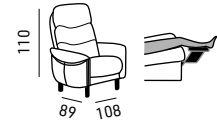

Armchair Relax (incorporated footrest)