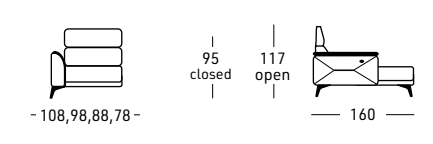

Interior Structure made in poplar, fir and multiplayer
Support with elastic belts
Polyurethane foam available in 3 seating comfort:
SOFT - STANDARD - FIRM
Activation relax with USB included

Options with extra cost:

- Bed for XL sofa with mattress cm. 142
- Bed for big sofa with mattress cm. 122
- Bed for medium sofa with mattress cm. 102
- Bed for small sofa with mattress cm. 72
- Electric Relax with manual headrest adjustable in height (not tilting)
- Electric Relax with electric headrest adjustable and tilting
- Battery
- Customizable size on static version
- Memory foam toppers

Structure interne en bois de peuplier, sapin et multiplis
Suspensions sur sangles élastiques
3 choix de mousse polyuréthane pour le coussin d'assise:
SOUPLE Densité 40 Kg.M/3 - STANDARD Densité 35 Kg.M/3
FERME Densité 35 Kg.M/3
Activation relax avec USB incorporée

Option avec supplément de prix:

- Convertible pour canapé XL avec matelas de cm. 142
- Convertible pour canapé large avec matelas de cm. 122
- Convertible pour canapé medium avec matelas de cm. 102
- Convertible pour canapé small avec matelas de cm. 72
- Relax électrique avec tête manuelle réglable en hauteur pas inclinant)
- Relax électrique avec tête électrique réglable et orientable
- Batterie
- Produit à mesure pour la version fixe

Fabric covering art. Magic col. 600 grey