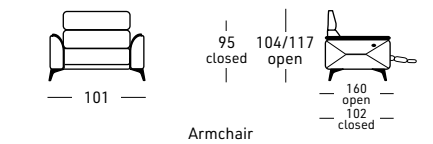

Interior Structure made in poplar, fir and multiplayer
Support with elastic belts
Polyurethane foam available in 3 seating comfort:
SOFT - STANDARD - FIRM
Activation relax with USB included

Options with extra cost:

- Bed for XL sofa with mattress cm. 142
- Bed for big sofa with mattress cm. 122
- Bed for medium sofa with mattress cm. 102
- Bed for small sofa with mattress cm. 72
- Electric Relax with manual headrest adjustable in height (not tilting)
- Electric Relax with electric headrest adjustable and tilting
- Battery
- Customizable size on static version
- Memory foam toppers

Structure interne en bois de peuplier, sapin et multiplis
Suspensions sur sangles élastiques
3 choix de mousse polyuréthane pour le coussin d'assise:
SOUPLE Densité 40 Kg.M/3 - STANDARD Densité 35 Kg.M/3
FERME Densité 35 Kg.M/3
Activation relax avec USB incorporée

Option avec supplément de prix:

- Convertible pour canapé XL avec matelas de cm. 142
- Convertible pour canapé large avec matelas de cm. 122
- Convertible pour canapé medium avec matelas de cm. 102
- Convertible pour canapé small avec matelas de cm. 72
- Relax électrique avec tête manuelle réglable en hauteur pas inclinant)
- Relax électrique avec tête électrique réglable et orientable
- Batterie
- Produit à mesure pour la version fixe

Fabric covering art. Magic col. 600 grey