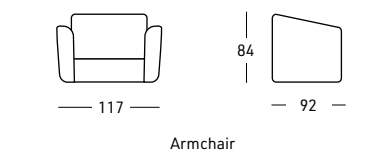

D

E

A

CONTEMPORARY

Struttura interna in legno di pioppo, abete e multistrato
Sospensioni su cinghie elastiche
3 scelte di gomma poliuretano per il cuscino di seduta:
MORBIDA - STANDARD - DURA

Opzioni con supplemento di prezzo:
- Prodotto a misura per la versione fissa

Interior structure made in poplar, fir and multiplayer
Support with elastic belts
Polyurethane foam with 3 different seat comfort available:
SOFT - STANDARD - FIRM

Option with extra cost:
- Customizable size

Structure interne en bois de peuplier, sapin et multiplis
Suspensions sur sangles élastiques
3 choix de mousse polyuréthane pour le coussin d'assise:
SOUPLE Densité 40 Kg.M/3 - STANDARD Densité 35 Kg.M/3
FERME Densité 35 Kg.M/3

Option avec supplément de prix:
- Produit à mesure pour la version fixe