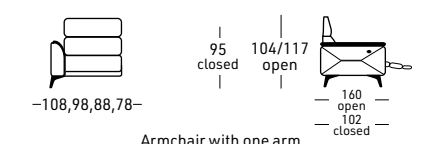

Interior Structure made in poplar, fir and multiplayer
Support with elastic belts
Polyurethane foam available in 3 seating comfort:
SOFT - STANDARD - FIRM
Activation relax with USB included

Options with extra cost:

- Bed for XL sofa with mattress cm. 142
- Bed for big sofa with mattress cm. 122
- Bed for medium sofa with mattress cm. 102
- Bed for small sofa with mattress cm. 72
- Electric Relax with manual headrest adjustable in height (not tilting)
- Electric Relax with electric headrest adjustable and tilting
- Battery
- Customizable size on static version
- Memory foam toppers

Structure interne en bois de peuplier, sapin et multiplis
Suspensions sur sangles élastiques
3 choix de mousse polyuréthane pour le coussin d'assise:
SOUPLE Densité 40 Kg.M/3 - STANDARD Densité 35 Kg.M/3
FERME Densité 35 Kg.M/3
Activation relax avec USB incorporée

Option avec supplément de prix:

- Convertible pour canapé XL avec matelas de cm. 142
- Convertible pour canapé large avec matelas de cm. 122
- Convertible pour canapé medium avec matelas de cm. 102
- Convertible pour canapé small avec matelas de cm. 72
- Relax électrique avec tête manuelle réglable en hauteur pas inclinant)
- Relax électrique avec tête électrique réglable et orientable
- Batterie
- Produit à mesure pour la version fixe

Fabric covering art. Magic col. 600 grey