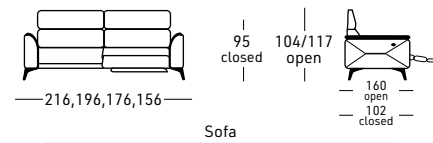

Interior Structure made in poplar, fir and multiplayer
Support with elastic belts
Polyurethane foam available in 3 seating comfort:
SOFT - STANDARD - FIRM
Activation relax with USB included

Options with extra cost:

- Bed for XL sofa with mattress cm. 142
- Bed for big sofa with mattress cm. 122
- Bed for medium sofa with mattress cm. 102
- Bed for small sofa with mattress cm. 72
- Electric Relax with manual headrest adjustable in height (not tilting)
- Electric Relax with electric headrest adjustable and tilting
- Battery
- Customizable size on static version
- Memory foam toppers

Structure interne en bois de peuplier, sapin et multiplis
Suspensions sur sangles élastiques
3 choix de mousse polyuréthane pour le coussin d'assise:
SOUPLE Densité 40 Kg.M/3 - STANDARD Densité 35 Kg.M/3
FERME Densité 35 Kg.M/3
Activation relax avec USB incorporée

Option avec supplément de prix:

- Convertible pour canapé XL avec matelas de cm. 142
- Convertible pour canapé large avec matelas de cm. 122
- Convertible pour canapé medium avec matelas de cm. 102
- Convertible pour canapé small avec matelas de cm. 72
- Relax électrique avec tête manuelle réglable en hauteur pas inclinant)
- Relax électrique avec tête électrique réglable et orientable
- Batterie
- Produit à mesure pour la version fixe

Fabric covering art. Magic col. 600 grey