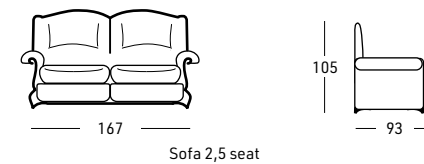

Opzioni con supplemento di prezzo:

- Letto per divano grande con materasso cm. 122
- Letto per divano medio con materasso cm. 102
- Letto per divano piccolo con materasso cm. 72
- Pouf con baule
- Gomma Memory

Interior structure made in poplar visible frame made of
beech wood dyed walnut tree, cherry, oak, mahogany,
natural, in gloss, satin or mat
Support with elastic belts
Polyurethane foam with 3 different seat comfort available:
SOFT - STANDARD - FIRM

Option with extra cost:

- Bed Mechanism and mattress size for 3 seater cm. 122
- Bed Mechanism and mattress size for 2,5 seater cm. 102
- Bed Mechanism and mattress size for 2 seater cm. 72
- Storage footstool
- Seat cushion with Memory foam toppers

Structure interne en bois de peuplier, sapin et multiplis
Boiserie apparente en bois d'êtr massif teinté avec vernis polyuréthane
Suspensions sur sangles élastiques
3 choix de mousse polyuréthane pour le coussin d'assise:
SOUPLE Densité 35 Kg.M/3 - STANDARD Densité 35 Kg.M/3
FERME Densité 35 Kg.M/3

Option avec supplément de prix:

- Convertible pour canapé 3 places avec matelas de cm. 122
- Convertible pour canapé 2,5 places avec matelas de cm. 102
- Convertible pour canapé 2 places avec matelas de cm. 72
- Pouf coffre
- Mousse à mémoire