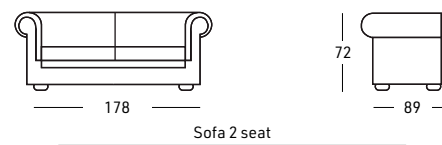

E

V

A

CLASSIC

Struttura interna in legno di pioppo, abete e multistrato
Sospensioni di seduta e spalliera con cinghie elastiche
3 scelte di gomma poliuretano per il cuscino di seduta:
MORBIDA - STANDARD - DURA

Opzioni con supplemento di prezzo:
- Gomma Memory
- Bottoni con Swarovsky
- Cuscini di seduta in capitonné

Interior structure made in poplar, fir and multiplywood
Support with elastic belts
Polyurethane foam with 3 different seat comfort available:
SOFT - STANDARD - FIRM

Option with extra cost:
- Seat cushion with Memory foam toppers
- Swarovsky decoration
- Capitonné seat cushion

Structure interne en bois de peuplier, sapin et multiplis
Suspensions sur sangles élastiques
3 choix de mousse polyuréthane pour le coussin d'assise:
SOUPLE Densité 35 Kg.M/3 - STANDARD Densité 35 Kg.M/3
FERME Densité 35 Kg.M/3

Option avec supplément de prix:
- Mousse à mémoire
- Assise Capitonnée

Sofa 3 seat

Cuir art. Florida col.820 vanille - Pied F05S